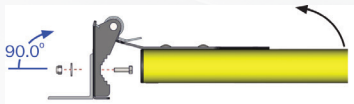

Over One Million Cycle Tested   CE Marked   Limited Lifetime Warranty   Compliant

EDGEHALT™ ADJUSTABLE SAFETY GATE

A SINGLE GATE SIZE FOR OPENINGS 18" – 36"

Our new self-closing EdgeHalt™ Adjustable Safety Gate makes it easy to protect your team from the dangers of an elevated guardrail opening. This one gate is flexible enough to fit a large range of openings, reducing the need to measure every opening within your facility. Plus, it's stocked and ready to ship within three days!*

ONE GATE SIZE:

- Adjustable to fit openings from 18" to 36" (457mm – 914mm), and inverts to swing left or right

GUARANTEED-FOR-LIFE SPRINGS:

- Designed and tested to withstand over 1 million cycles

EASY INSTALLATION:

- No sawing or cutting required

CODE COMPLIANT:

- CE marked, meets OSHA, ANSI, Canada OHS and CSA guardrail standards

FINISH:

- Mild steel, safety yellow powder coat

ALWAYS IN PLACE:

- Self-closing to protect employees from dangerous falls

MOUNTING OPTIONS:

- Standard railing mount (shown to the right)
- Flat surface mount (shown below) changes gate range to 20.5" – 38.5" (521mm – 978mm)

EdgeHalt™ Adjustable Safety Gate Options

*Larger quantities and international orders may require longer lead times